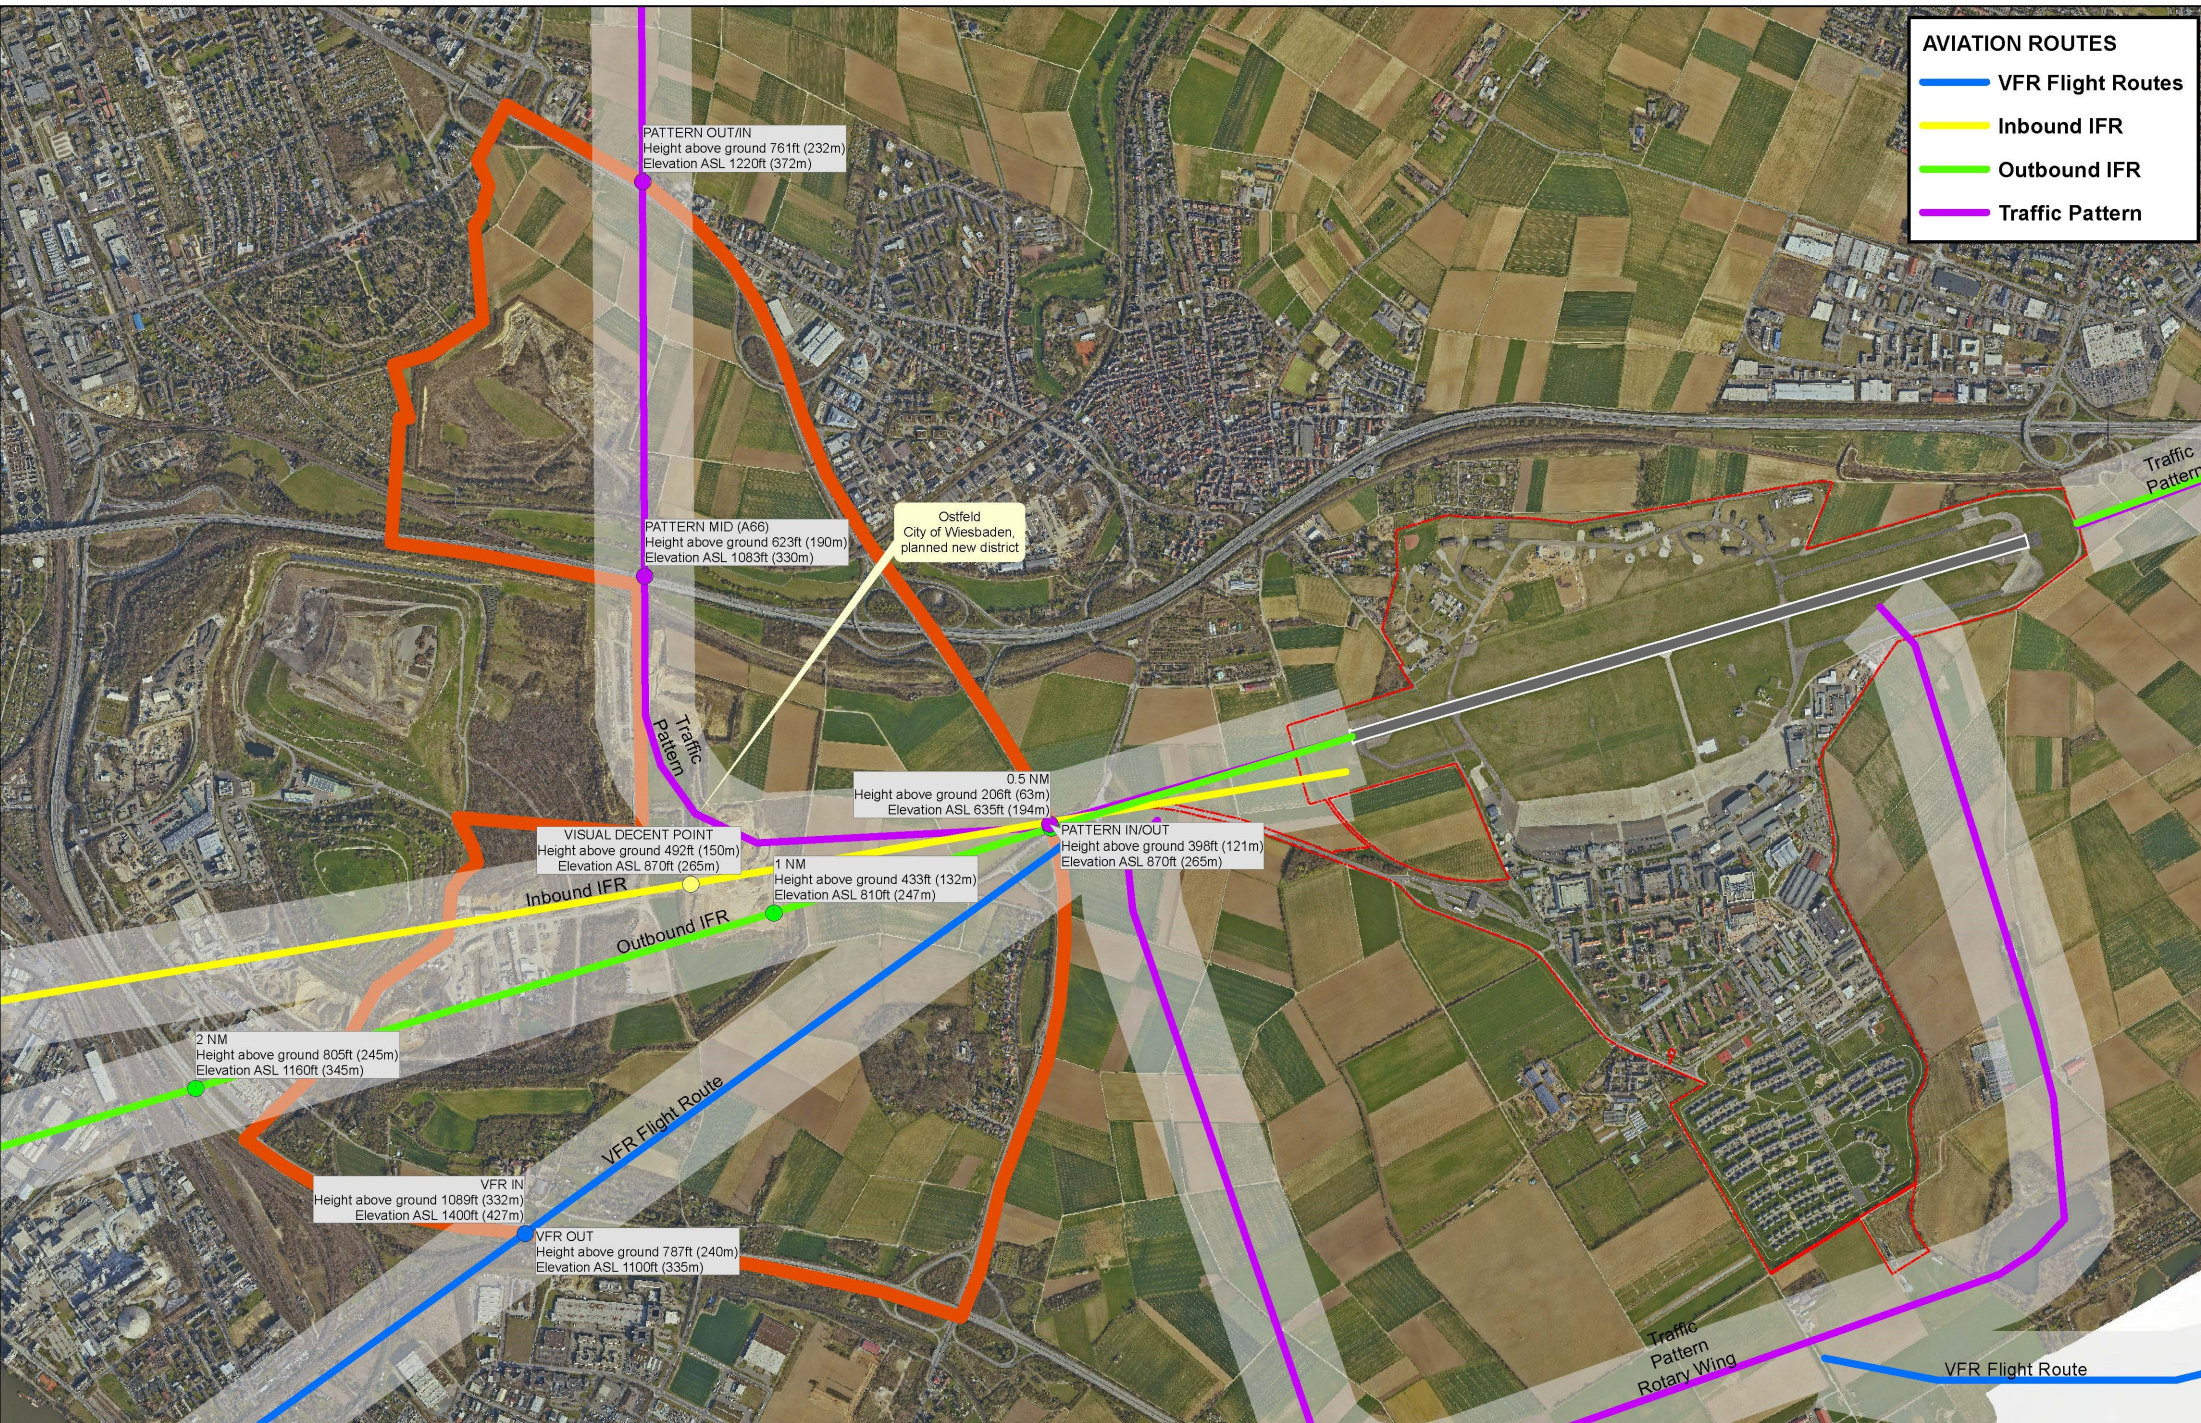

- AVIATION ROUTES**
- VFR Flight Routes
 - Inbound IFR
 - Outbound IFR
 - Traffic Pattern

**WIESBADEN ARMY AIRFIELD (ETOU)
FLUGPLATZ ERBENHEIM**

AVIATION ROUTES
 USAREUR, Wiesbaden Aviation Operations
 USAG Wiesbaden, DPW, Master Planning
 15 Nov 2017
 -- UNCLASSIFIED --